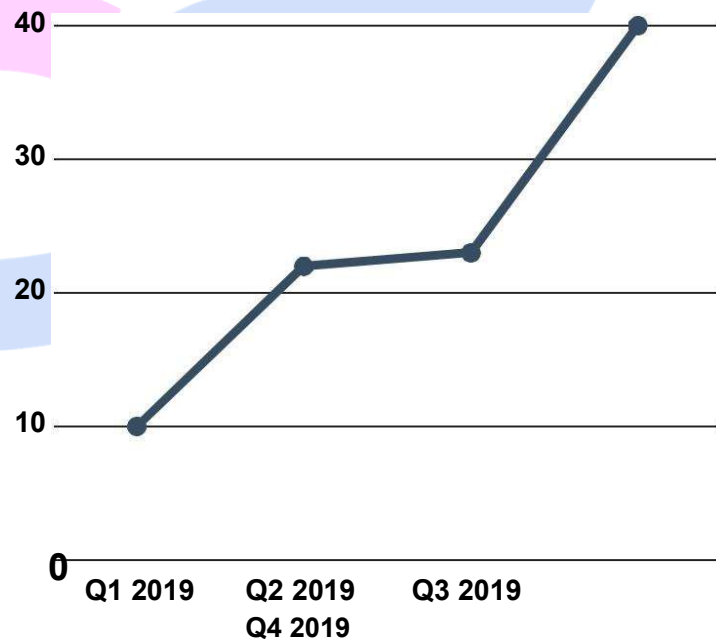

SOT Safer Option Trade

PORTFOLIO ASSETS DISTRIBUTION :

Identifying meaningful investment opportunities in the financial market is getting more challenging. Most investors go through a series of advice and still miss out on the ideal assets distribution for a profitable portfolio. So, we took the guess work out of the way and put the work on our shoulders. We designed a portfolio structure that makes the investment both secure and profitable at the same time.

We identify and analyze emerging trends in the markets. Then we put together the market dynamics, regulations and strategies that are constantly impacting the markets, in order to obtain optimum output. Considering all these, we design investment classes to adapt to client's goals at the point of entry. That's why each investor feels like the only one we have. We make it all about the investor.