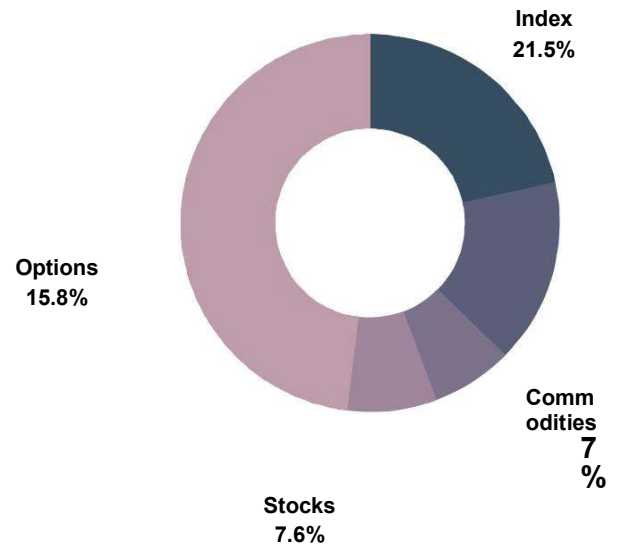

SOT Safer Option Trade

PORTFOLIO ASSETS DISTRIBUTION :

Identifying meaningful investment opportunities in the financial market is getting more challenging. Most investors go through a series of advice and still miss out on the ideal assets distribution for a profitable portfolio. So, we took the guess work out of the way and put the work on our shoulders. We designed a portfolio structure that makes the investment both secure and profitable at the same time.

We identify and analyze emerging trends in the markets. Then we put together the market dynamics, regulations and strategies that are constantly impacting the markets, in order to obtain optimum output. Considering all these, we design investment classes to adapt to client's goals at the point of entry. That's why each investor feels like the only one we have. We make it all about the investor.